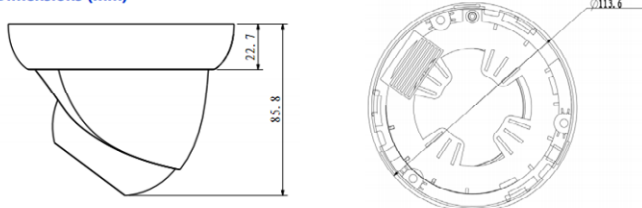

Mobile Phone App Screen Shots

PSS Software

Dimensions (mm)

Technical Specifications

Model	DH-IPC-HDW2100CP	DH-IPC-HDW2100CN
Camera		
Image Sensor	1/3" 1.3Megapixel Aptina CMOS	
Effective Pixels	1280(H)x960(V)	
Scanning System	Progressive	
Electronic Shutter Speed	Auto/Manual 1/3~1/10000	Auto/Manual 1/4~1/10000
Min. Illumination	Color: 0. 1LUX/F1.4, B/W: 0.005LUX/F1.4,0Lux (IR on)	
S/N Ratio	>50dB	
Camera Features		
Max. IR LEDs Length	20m	
Day/Night	Auto(ICR) / Color / B/W	
Backlight Compensation	BLC	
White Balance	Auto	
Gain Control	Auto/Manual	
Noise Reduction	2D	
Privacy Masking	Up to 4 areas	
Lens		
Focal Length	3.6mm (2.8mm,6mm,8mm optional)	
Max Aperture	F1.8(F2.0/F1.8/F1.8)	
Angle of View	H: 70°(114°/46°/35°)	
Mount Type	Board-in Type	
Video		
Compression	H.264 / MJPEG	
Resolution	1.3M(1280×960) 720P(1280×720) / D1(704×576) / CIF(352×288)	1.3M(1280×960) 720P(1280×720) / D1(704×480) / CIF(352×240)
Frame Rate	Main Stream	1.3M(1~15fps)/720P(1 ~ 25/30fps)
	Sub Stream	D1/CIF(1 ~ 25/30fps)
Bit Rate	H.264: 32K ~ 8192Kbps, MJPEG: 32K ~ 12288Kbps	
Network		
Ethernet	RJ-45 (10/100Base-T)	
Protocol	IPv4/IPv6, HTTP, HTTPS, SSL, TCP/IP, UDP, UPnP, ICMP, IGMP, SNMP, RTSP, RTP, SMTP, NTP, DHCP, DNS, PPPOE, DDNS, FTP, IP Filter, QoS, Bonjour	
ONVIF	ONVIF Ver. 2.0	
Max. User Access	10 users	
Smart Phone	iPhone, iPad, Android, Windows Phone	
General		
Power Supply	DC12V, PoE (802.3af)	
Power Consumption	<4W	
Working Environment	-10°C~+60°C, 10%~90%	